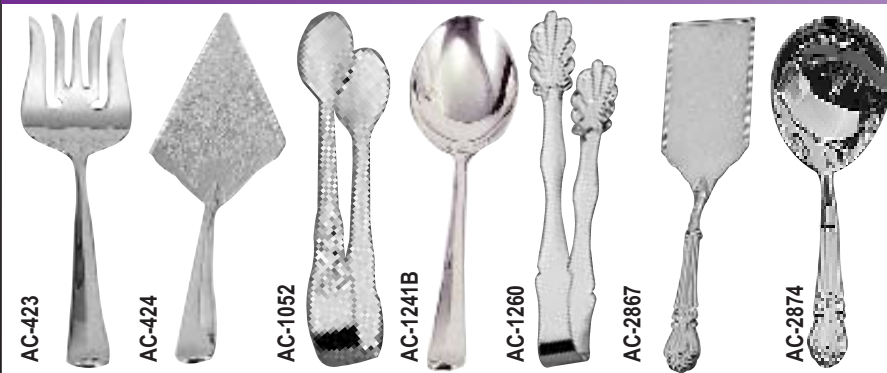

Serving Pieces

SERVING PIECES (SILVERPLATE)
TRADITIONAL SILVERPLATED FAVORITES FOR ELEGANT SERVING.
CATERING FAVORITES!

AC-423	11" L. SERVING FORK	SALE $7.92 EA.
AC-424	11" L. CAKE SERVER	$7.92 EA.
AC-1052	4.5" L. SUGAR TONG	$5.06 EA.
AC-1241B	11.5" L. BOWL SPOON	$7.92 EA.
AC-1260	7" L. ICE TONG	$5.50 EA.
AC-2867	11.5" L. LASAGNA SERVER	$7.92 EA.
AC-2874	6.5" L. GRAVY LADLE	$5.50 EA.

SILVERPLATED