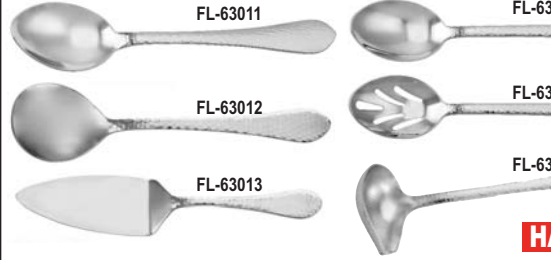

1. **PUNCH BOWL LADLES (18/8 STAINLESS)**
   WIDE-MOUTHED LADLE.

AC-2500	15" L.	SALE $29.04 EA.
AC-2501	19" L.	$33.00 EA.

3. **EXTRA LONG!**