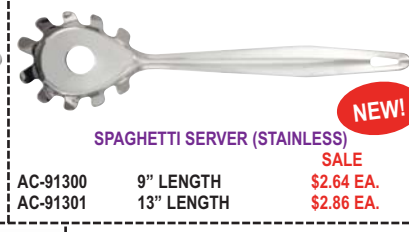

1. **PUNCH BOWL LADLES (18/8 STAINLESS)**
   WIDE-MOUTHED LADLE.

AC-2500	15" L.	SALE $29.04 EA.
AC-2501	19" L.	$33.00 EA.

3. **EXTRA LONG!**